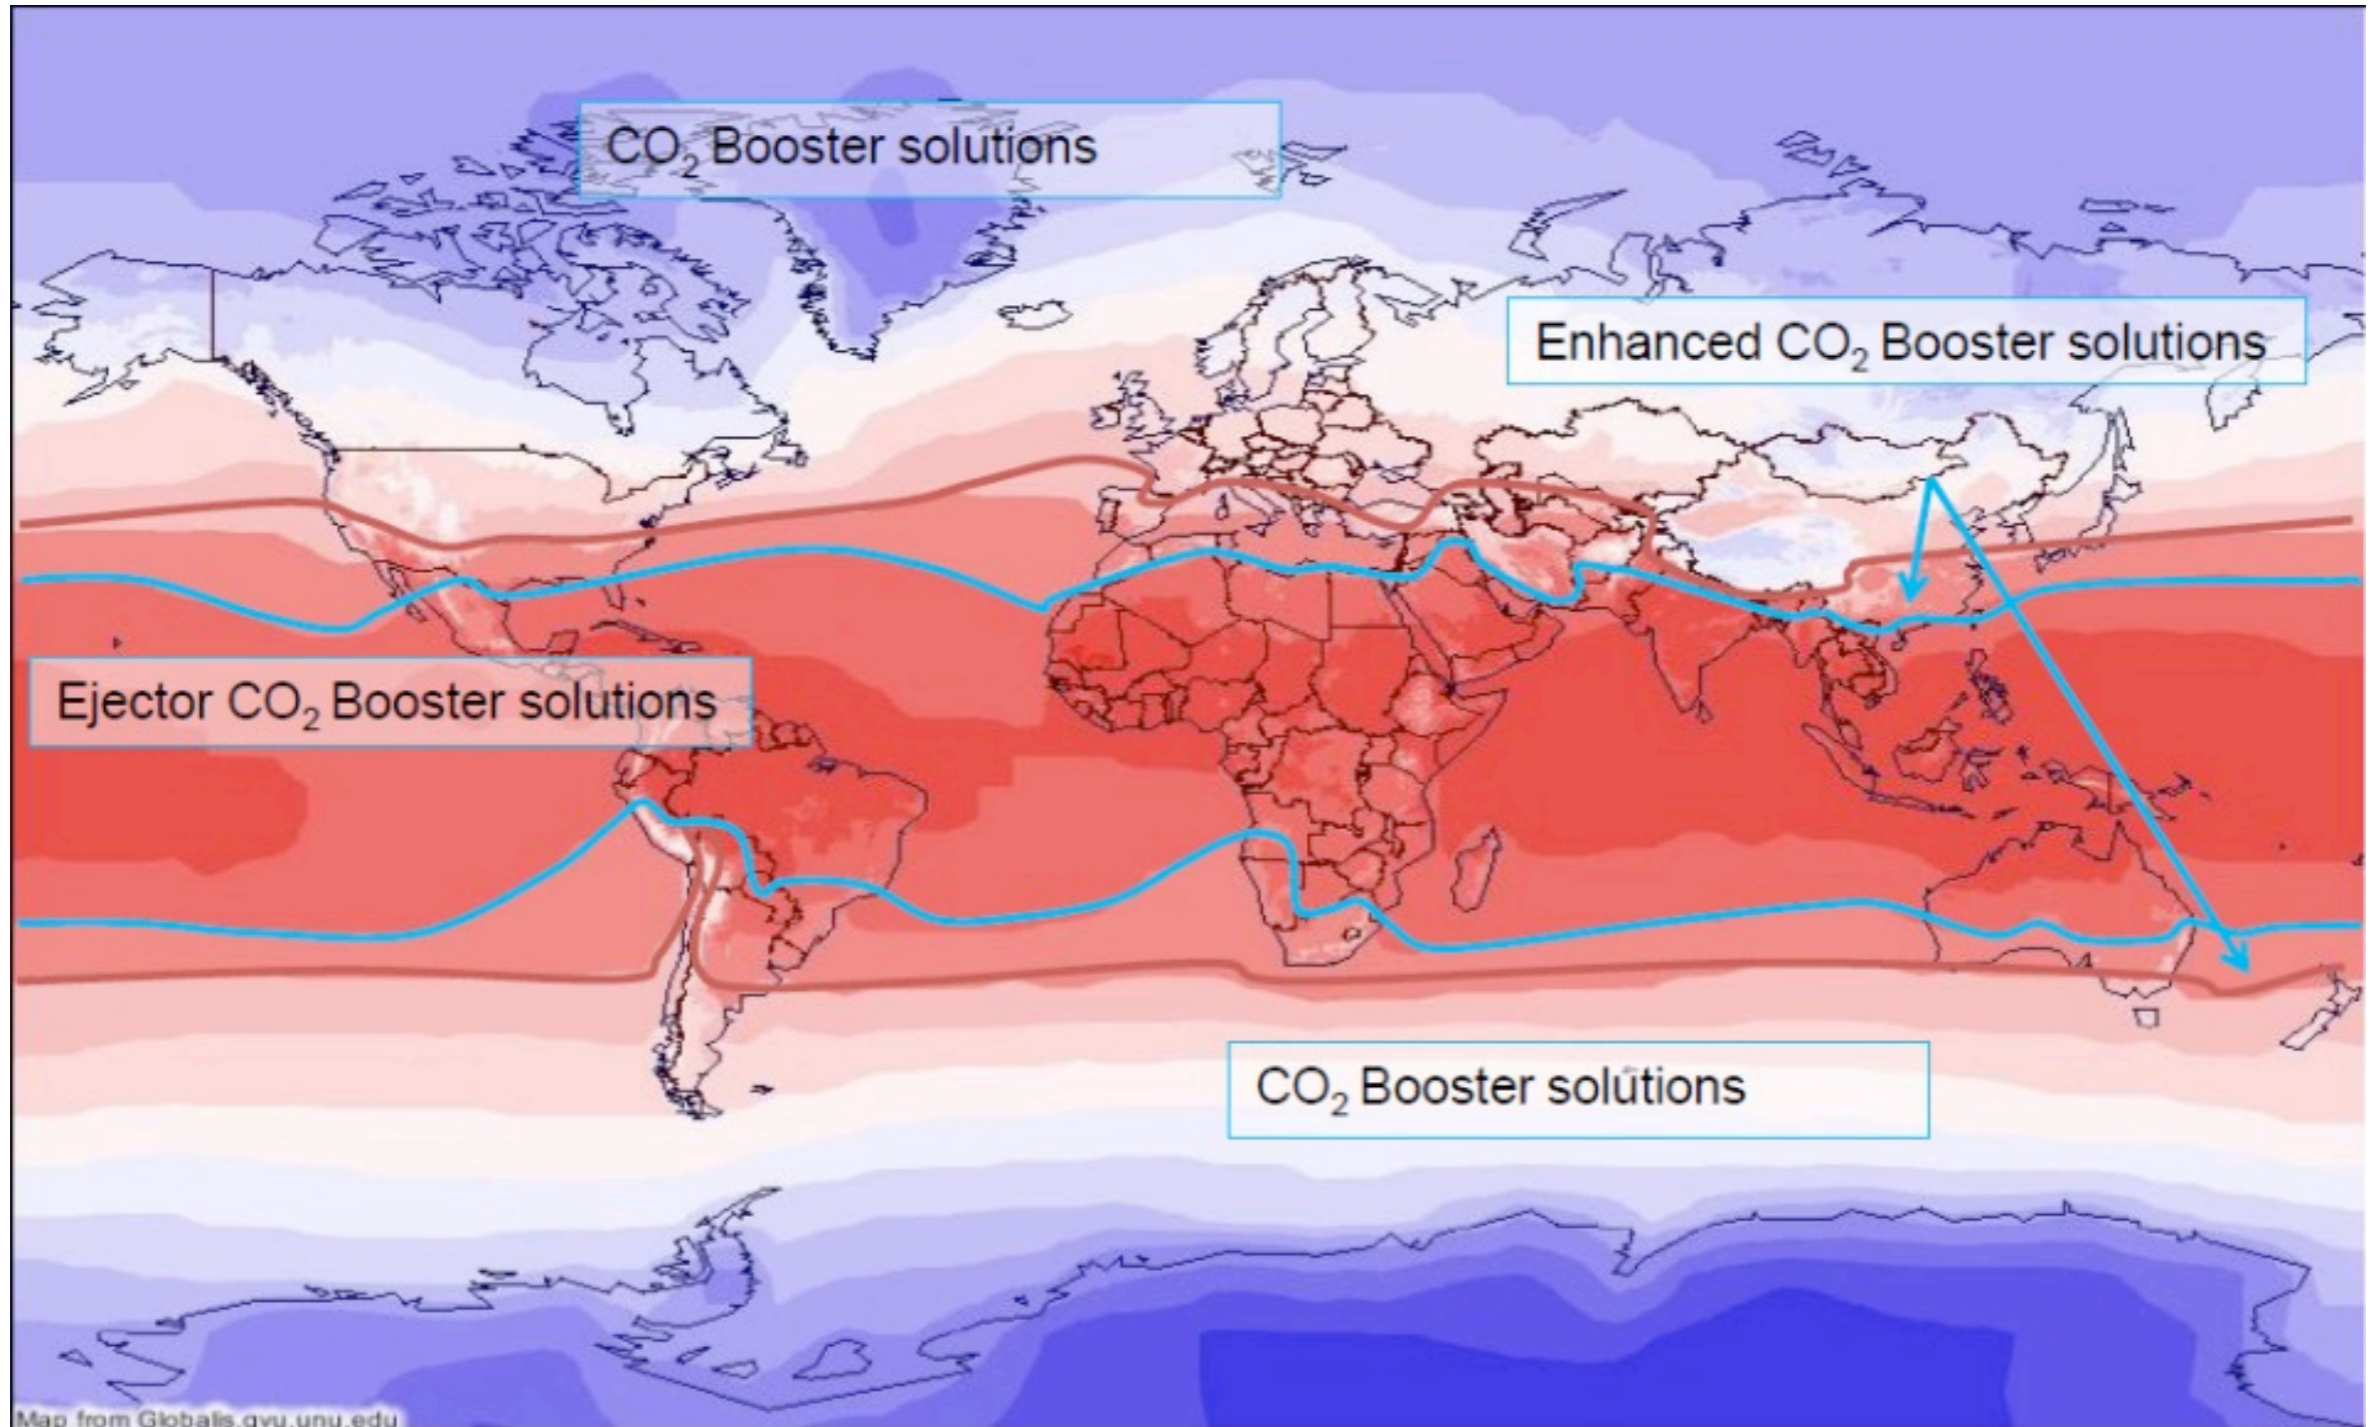

07/06/18 - Johannesburg

4th TO INSTALL CO₂ TRANSCRITICAL

1st IN HIGH AMBIENT

9 Countries CO2 TC

MAP OF CO₂ TRANSCRITICAL & CO₂ CASCADE/SECONDARY STORES WORLDWIDE IN 2013

DATA BY COUNTRY

These figures are based on a 2013 survey of leading system suppliers and commercial end-users. Feel free to contact us to add your data to the

Source: Shecco

CO₂ TC Equator

Australia

4 Projects

Strong Pipeline

U.S - California

Completion: 2018

**Largest CO2
Installation**