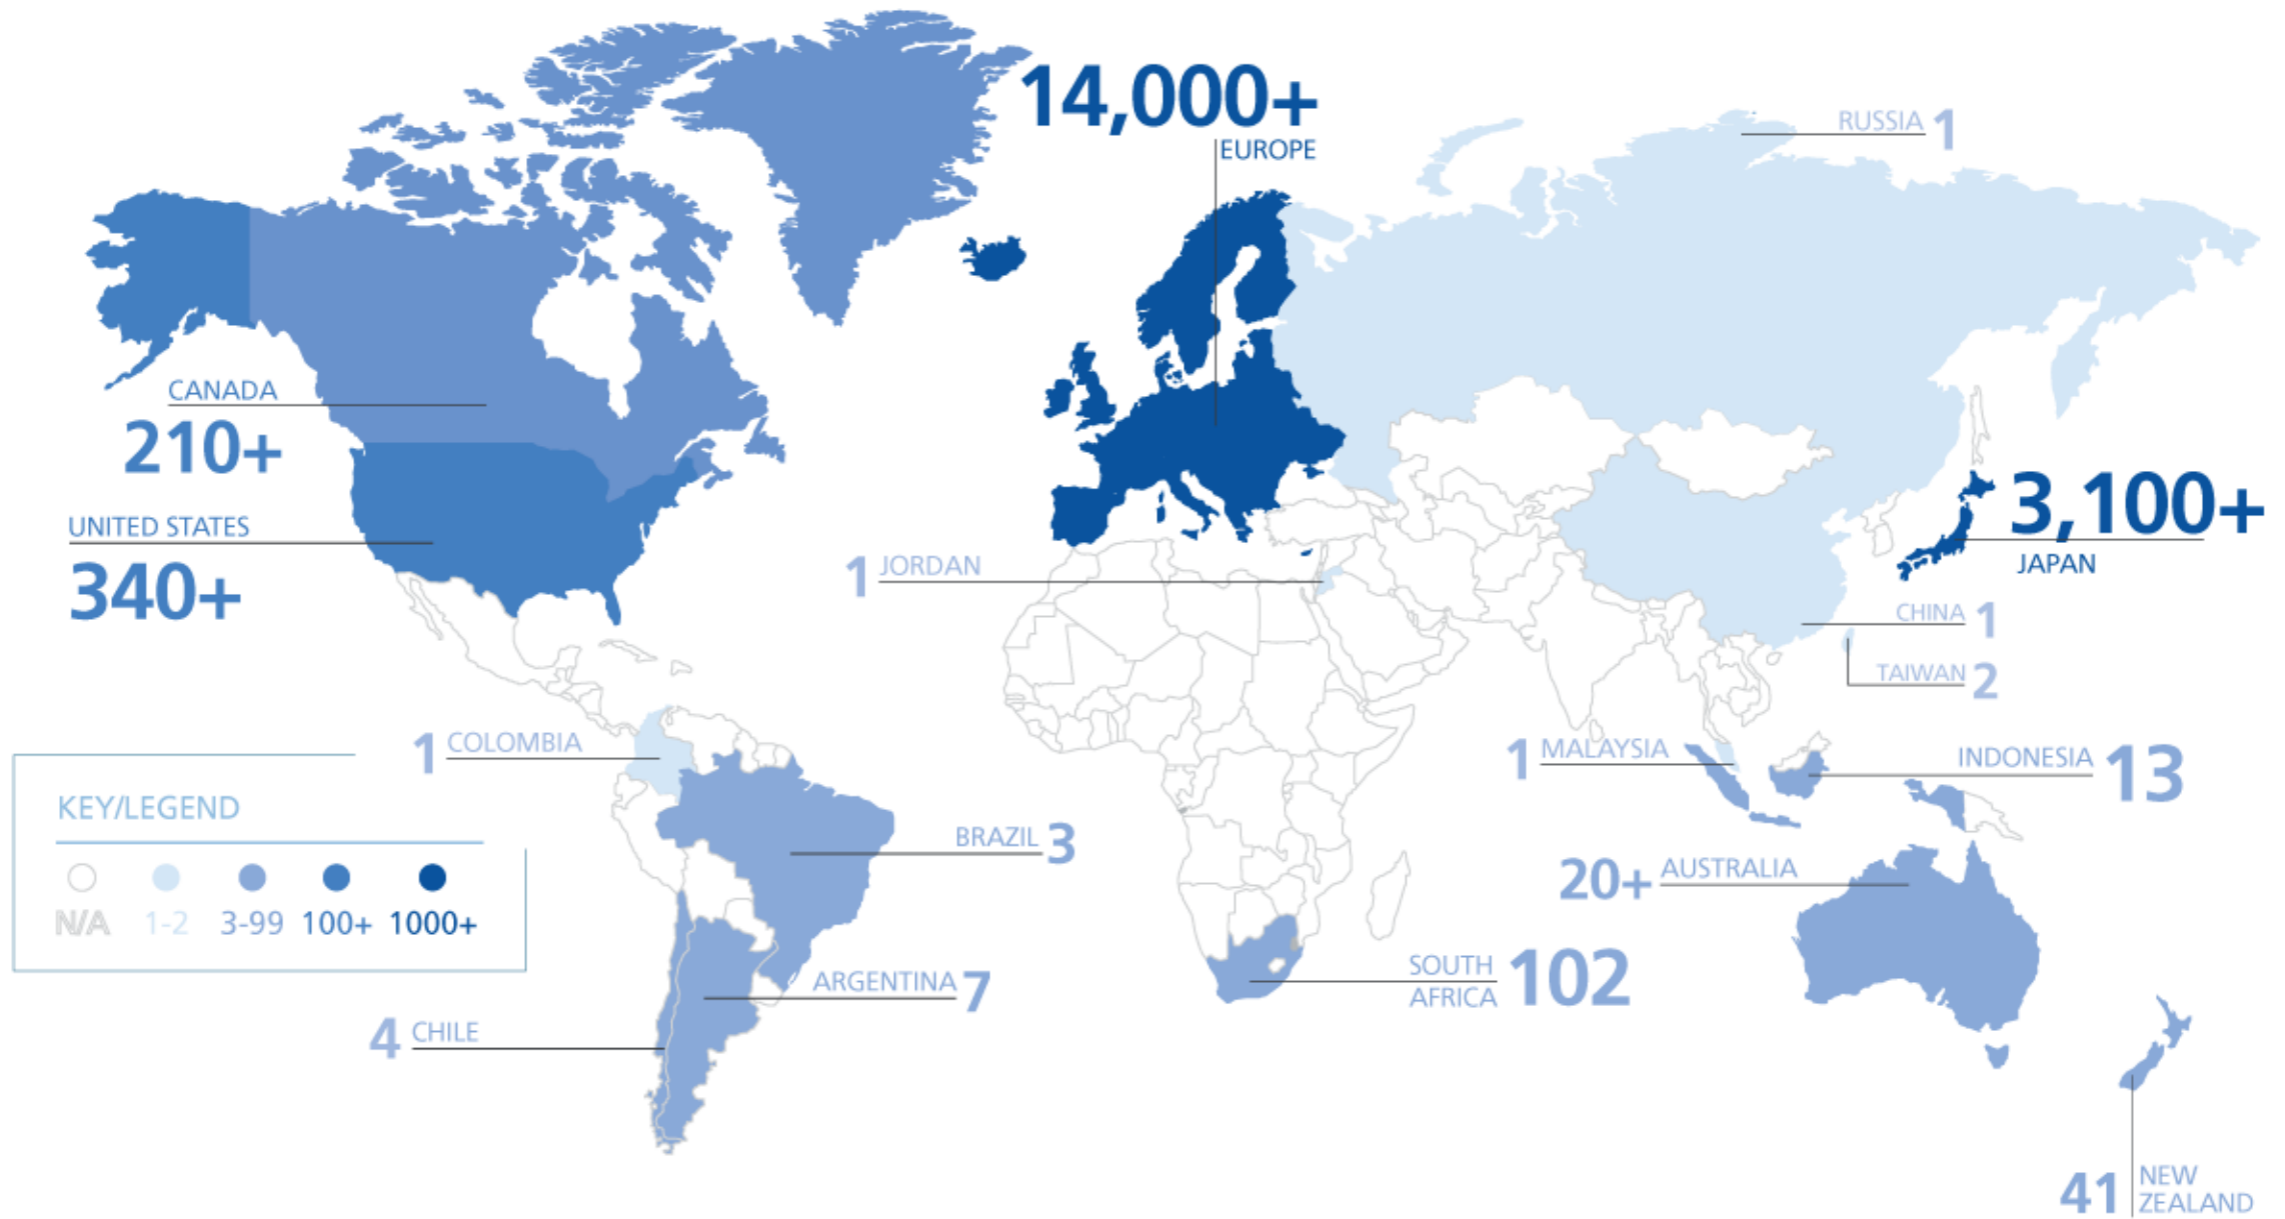

Source: Shecco