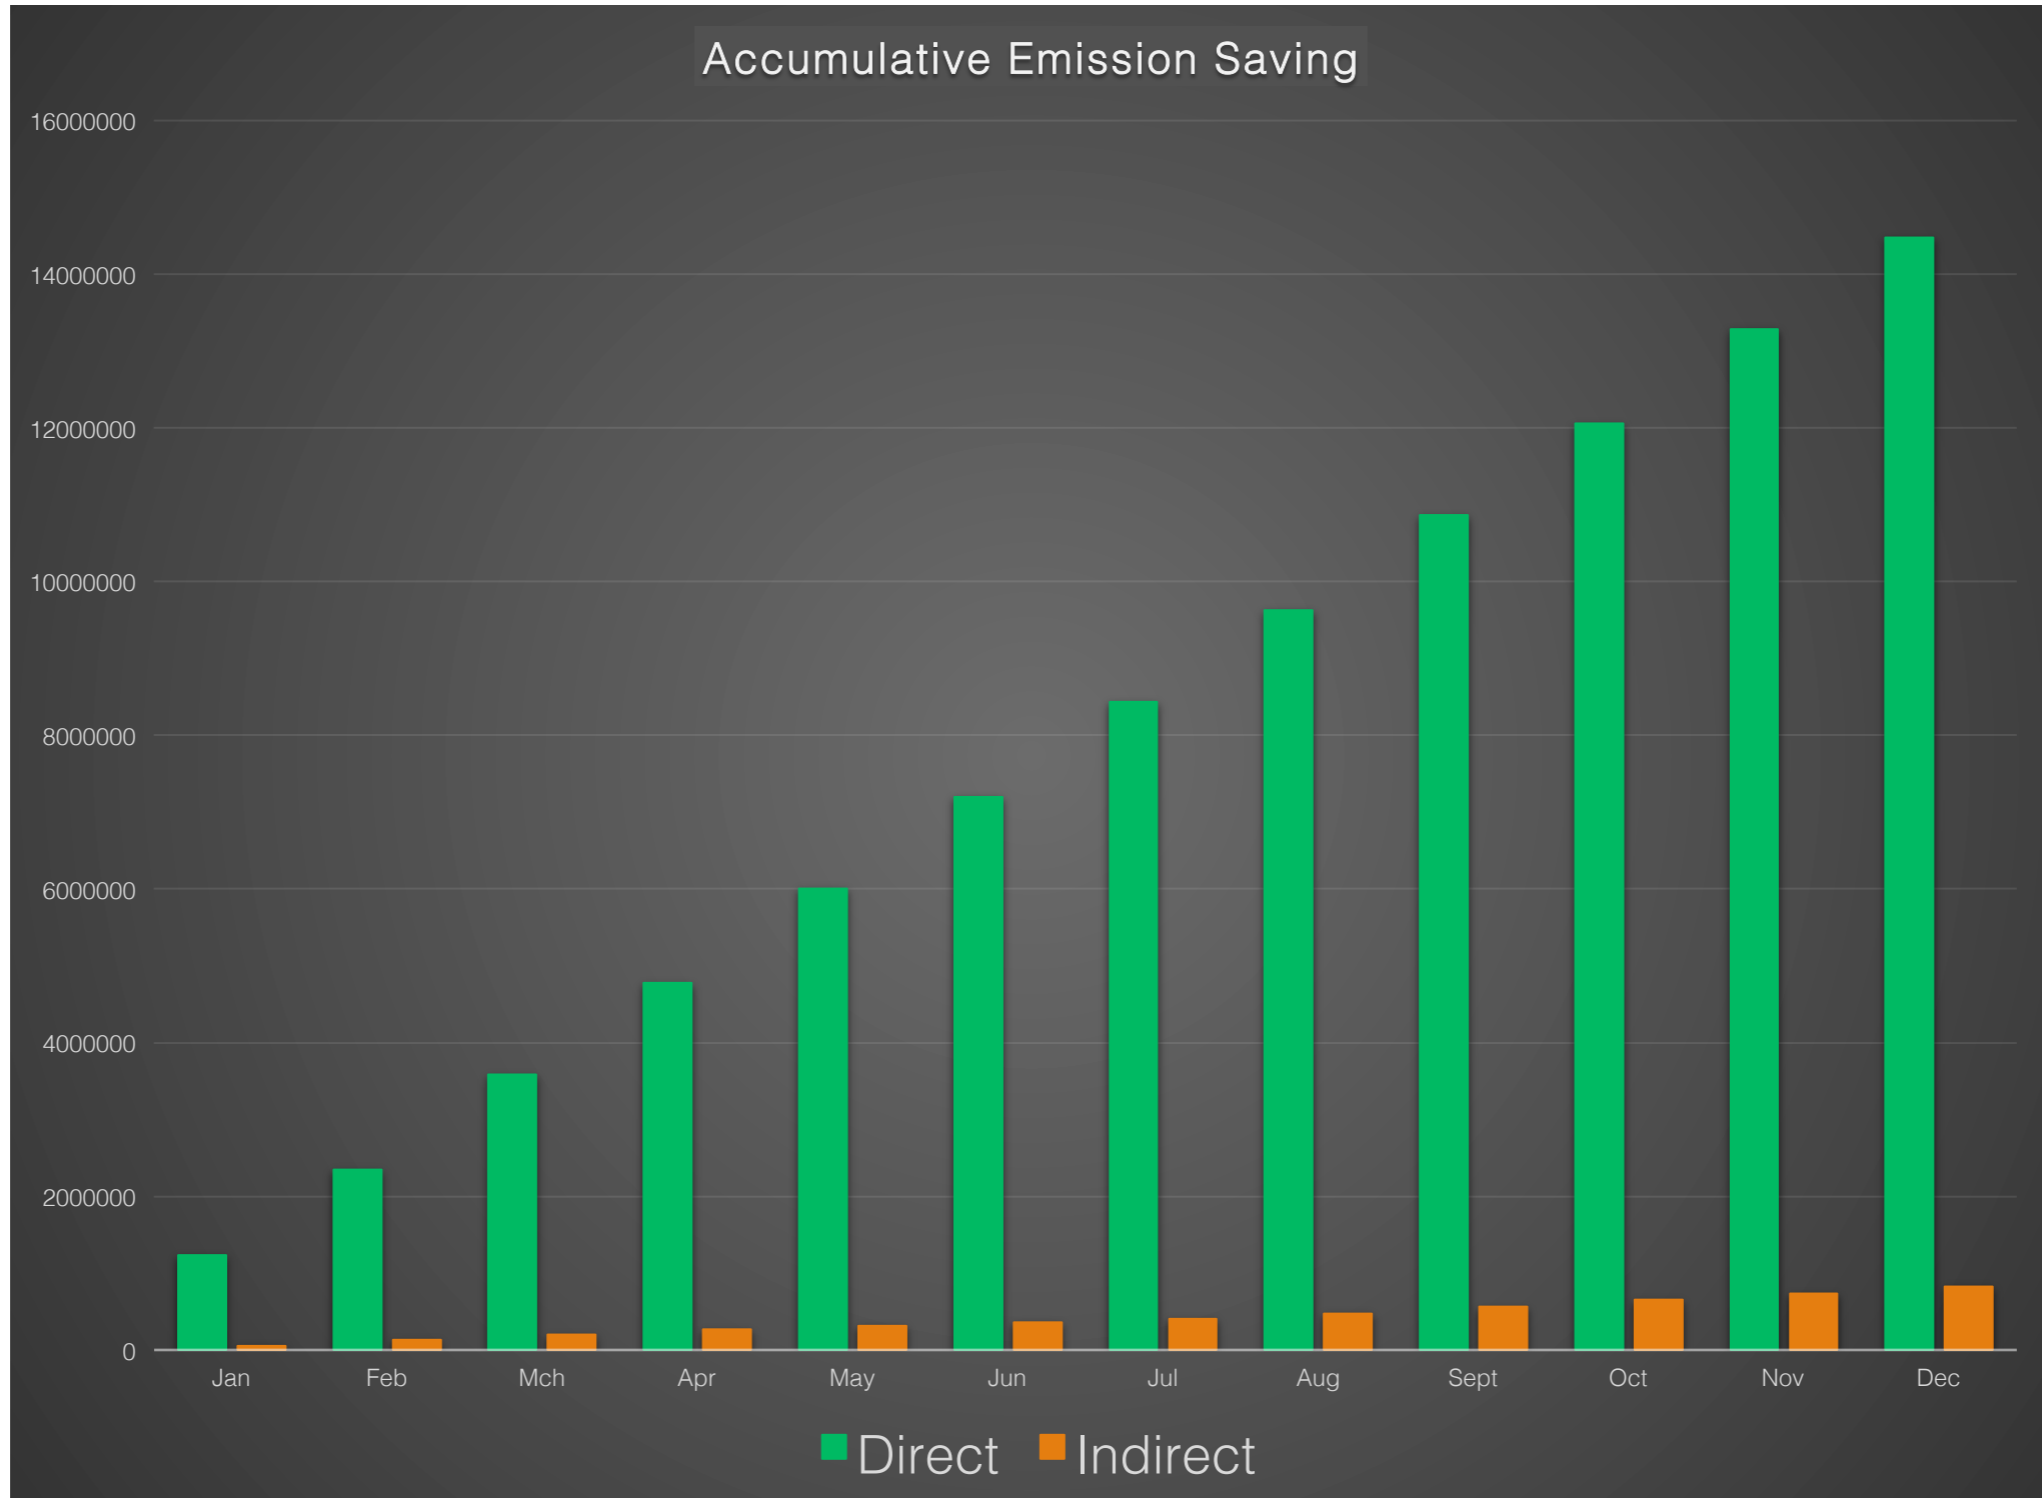

07/06/18 - Johannesburg

4th TO INSTALL CO₂ TRANSCRITICAL

1st IN HIGH AMBIENT

9 Countries CO2 TC

MAP OF CO₂ TRANSCRITICAL & CO₂ CASCADE/SECONDARY STORES WORLDWIDE IN 2013

DATA BY COUNTRY

These figures are based on a 2013 survey of leading system suppliers and commercial end-users. Feel free to contact us to add your data to the

Source: Shecco

CO₂ TC Equator

Australia

4 Projects

Strong Pipeline

U.S - California

Completion: 2018

**Largest CO2
Installation**