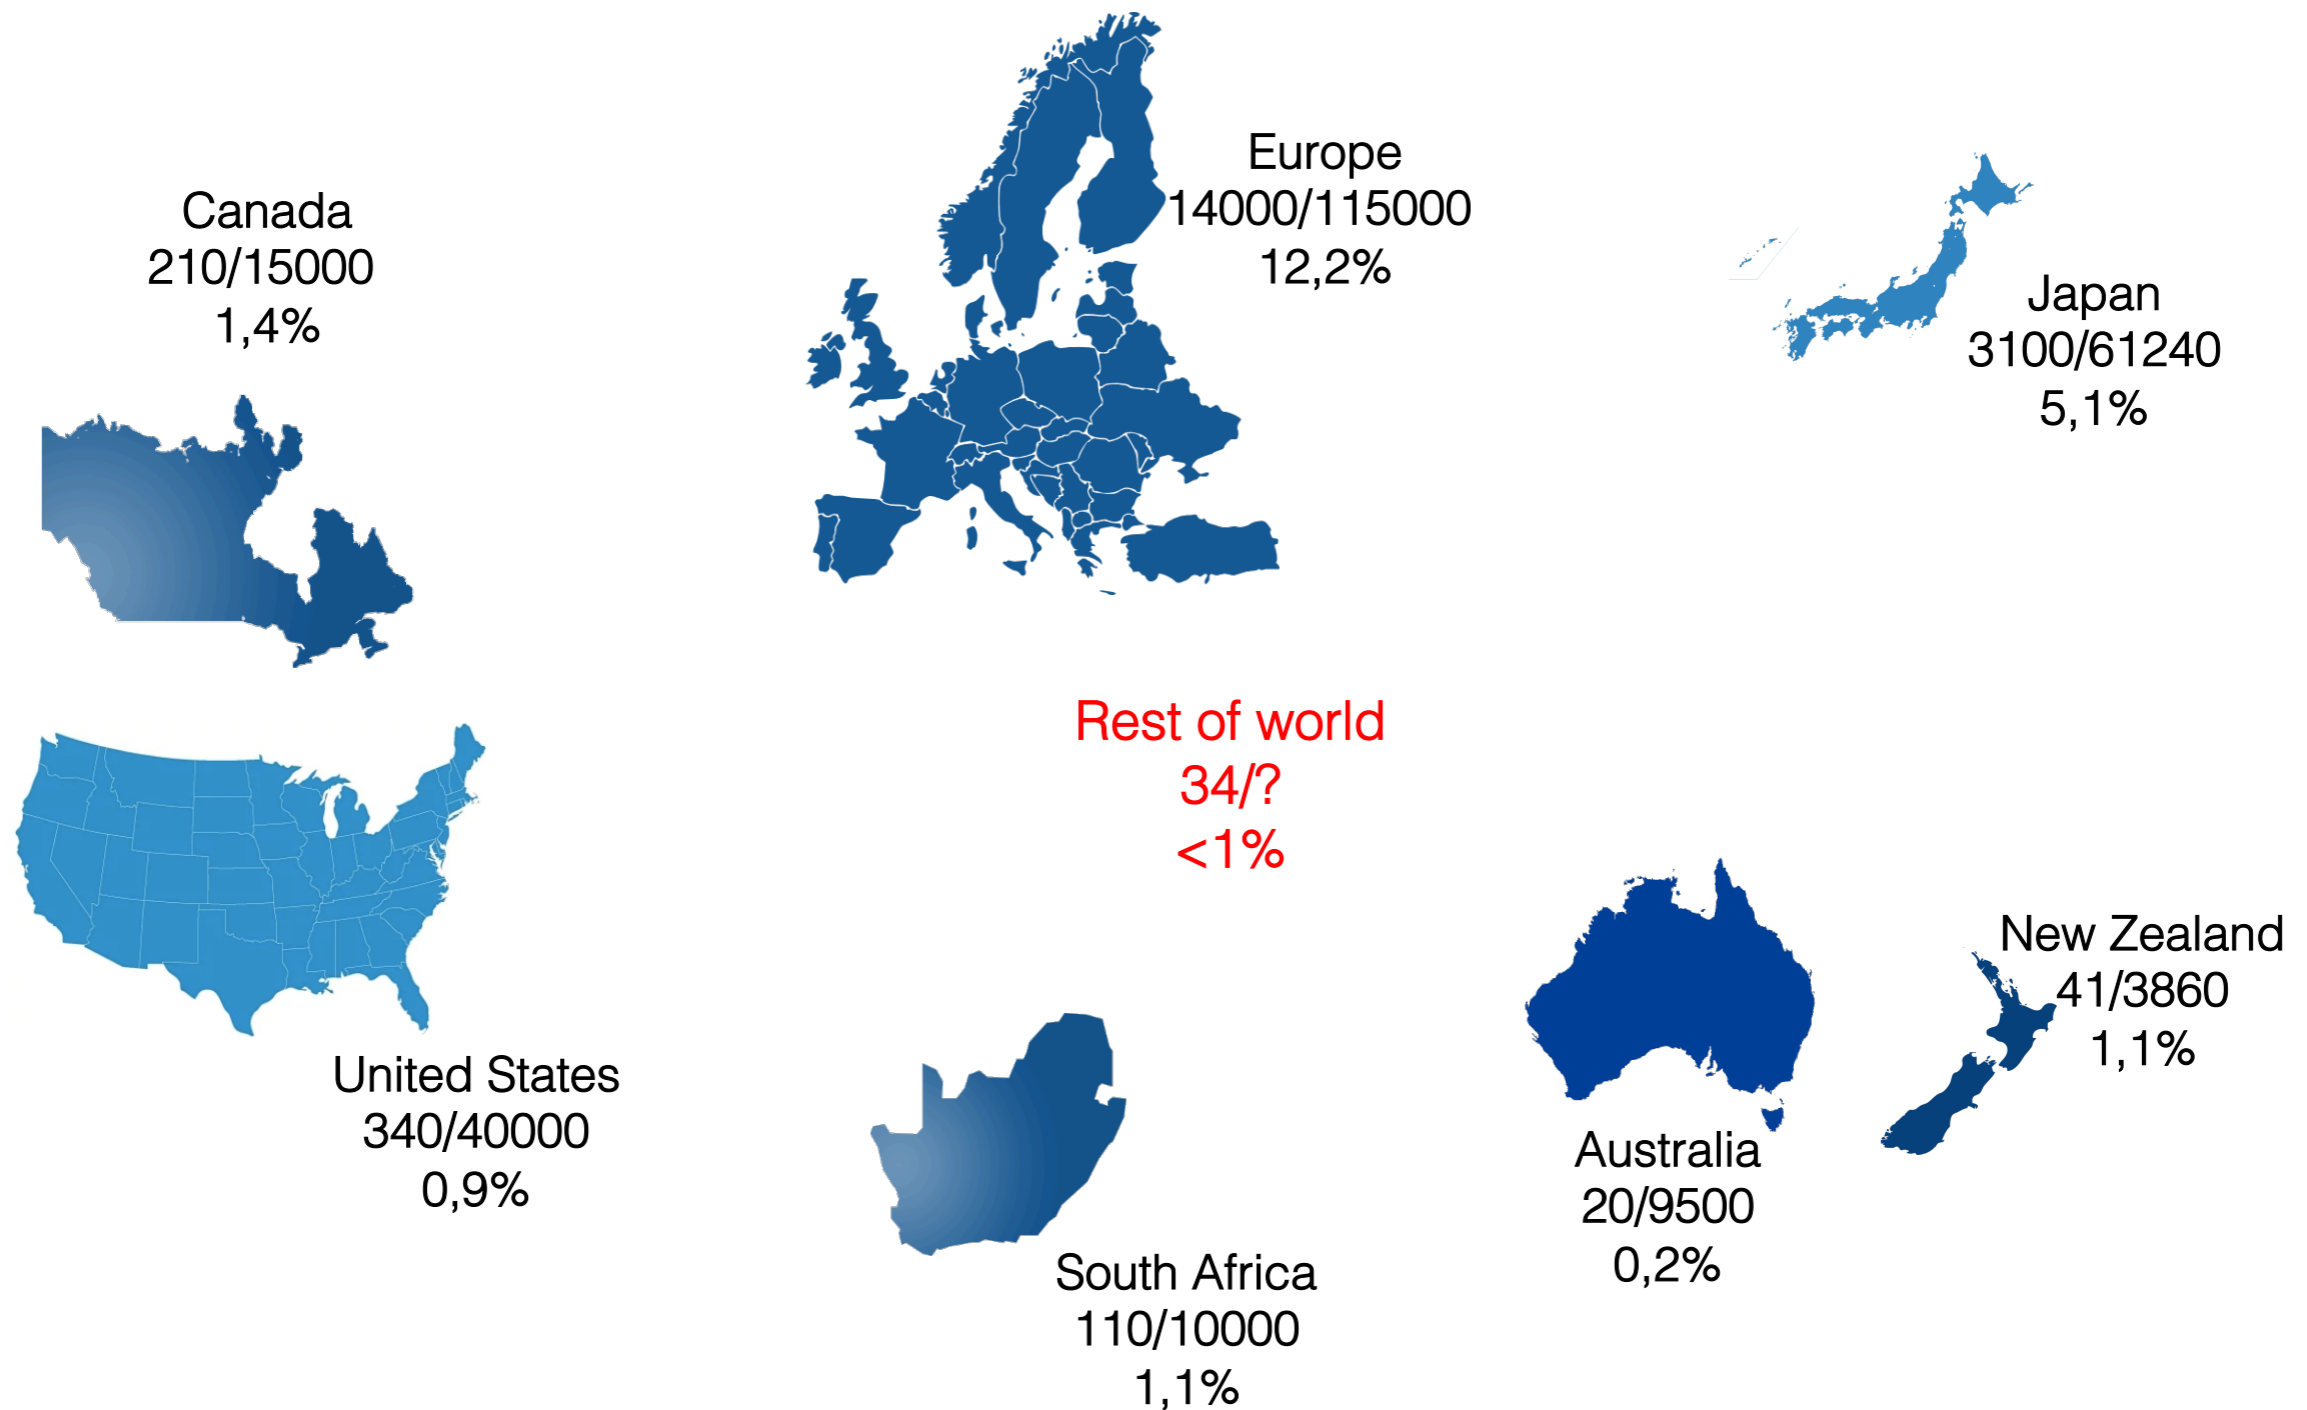

17855+ CO2 TC Installations

Source: Shecco